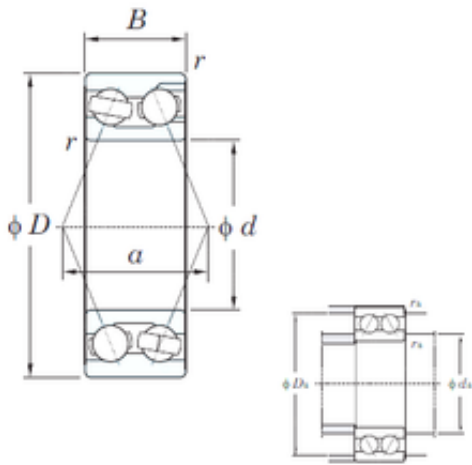

China 608rs Bearing Supplier

3200 Bearing 2D drawings and 3D CAD models

SKF Koyo NTN NSK Ssr Double Row Angular Contact Ball Bearing 3200 3201 3202 3203 3204 3205 3206 3207 3208 3209 3210 3211 3212 3213 3214 3215 3220

Bearing No. 3200

Size	10x30x14.3 mm
Bore Diameter	10 mm
Outer Diameter	30 mm
Width	14.3 mm
d	10 mm
D	30 mm
B	14.3 mm
C	14.3 mm
a	19.5 mm
r min.	0.6 mm
da min.	14.5 mm
Da max.	25.5 mm
ra max.	0.6 mm
Weight	0.052 Kg
Basic dynamic load rating (C)	7.35 kN
Basic static load rating (C0)	5.35 kN
(Grease) Lubrication Speed	15000 r/min
Bearing No.	3200
r(min)	0.6
Cr	9.15
C0r	5.35
Cu	0.280
Grease lub.	15000

China 608rs Bearing Supplier

Oil lub.	20000
da(min)	14.5
da(max)	-
Da(max)	25.5
ra(max)	0.6
(Refer.)Mass(kg)	0.052