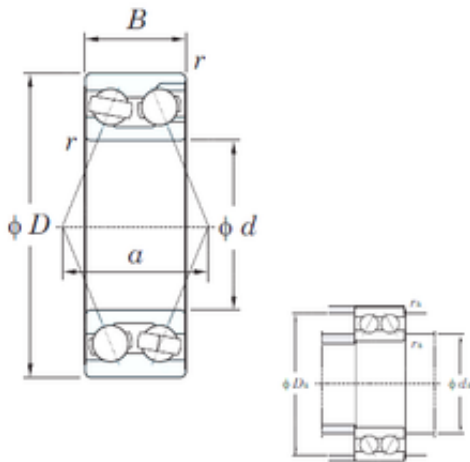

China 608rs Bearing Supplier

3200 Bearing 2D drawings and 3D CAD models

SKF Koyo NTN NSK Ssr Double Row Angular Contact Ball Bearing 3200 3201 3202 3203 3204 3205 3206 3207 3208 3209 3210 3211 3212 3213 3214 3215 3220

Bearing No. 3200

Size	10x30x14.3 mm
Bore Diameter	10 mm
Outer Diameter	30 mm
Width	14.3 mm
d	10 mm
D	30 mm
B	14.3 mm
C	14.3 mm
a	19.5 mm
r min.	0.6 mm
da min.	14.5 mm
Da max.	25.5 mm
ra max.	0.6 mm
Weight	0.052 Kg
Basic dynamic load rating (C)	7.35 kN
Basic static load rating (C0)	5.35 kN
(Grease) Lubrication Speed	15000 r/min
Bearing No.	3200
r(min)	0.6
Cr	9.15
C0r	5.35
Cu	0.280
Grease lub.	15000

China 608rs Bearing Supplier

Oil lub.	20000
da(min)	14.5
da(max)	-
Da(max)	25.5
ra(max)	0.6
(Refer.)Mass(kg)	0.052