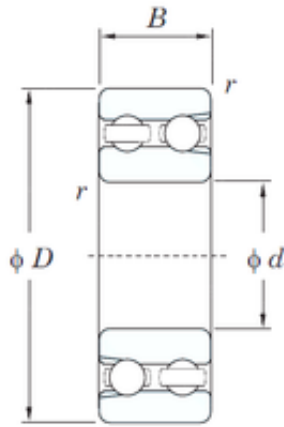

China 608rs Bearing Supplier

4209 Bearing 2D drawings and 3D CAD models

Koyo 4209 4309 4210 4310 4211 4311 4212 4312
 4213 4313 4214 4314 4215 4315 6800 6900 6000
 6200 6300 6801 6901 16001 6001 Deep Groove Ball
 Bearings

Bearing No. 4209

Size	45x85x23 mm
Bore Diameter	45 mm
Outer Diameter	85 mm
Width	23 mm
d	45 mm
D	85 mm
B	23 mm
C	23 mm
r min.	1.1 mm
da min.	51.5 mm
Da max.	78.5 mm
ra max.	1 mm
Weight	0.605 Kg
Basic dynamic load rating (C)	31.9 kN
Basic static load rating (C0)	43.9 kN
(Grease) Lubrication Speed	4600 r/min
(Oil) Lubrication Speed	6100 r/min
Bearing No.	4209
r(min)	1.1
Cr	39.8
C0r	43.9
Cu	2.45
f0	15.8

China 608rs Bearing Supplier

Grease lub.	4600
Oil lub.	6100
da(min)	51.5
Da(max)	78.5
ra(max)	1
(Refer.)Mass(kg)	0.605