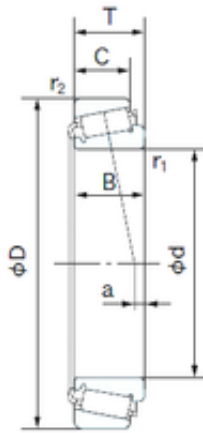

China 608rs Bearing Supplier

NSK NTN NACHI Koyo SKF Tapered Roller
Bearing 745A/742 H913849/H913810 47487/47420
47487/47420A

Bearing No. 745A/742

Size	69.850x150.089x44.450 mm
Bore Diameter	69.850 mm
Outer Diameter	150.089 mm
Width	44.450 mm
d	69.850 mm
D	150.089 mm
T	44.450 mm
B	46.672 mm
C	36.512 mm
a	12.0 mm
r1 min.	3.5 mm
r2 min.	3.3 mm
Weight	3,86 Kg
Basic dynamic load rating (C)	252000 kN
Basic static load rating (C0)	345000 kN
(Grease) Lubrication Speed	2400 r/min
(Oil) Lubrication Speed	3200 r/min
Calculation factor (e)	0.33
Calculation factor (Y0)	1.0

745A/742 Bearing 2D drawings and 3D CAD models