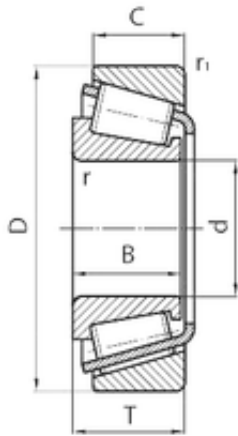

China 608rs Bearing Supplier

gearbox mainshaft bearing
NP854792/NP430273 timken tapered roller
bearing size 25x55x14mm

Bearing No. NP854792/NP430273

Size	25x55x14 mm
Bore Diameter	25 mm
Outer Diameter	55 mm
Width	14 mm
d	25 mm
D	55 mm
T	14 mm
B	13,65 mm
C	9,5 mm
r	1 mm

NP854792/NP430273 Bearing 2D drawings and 3D CAD models